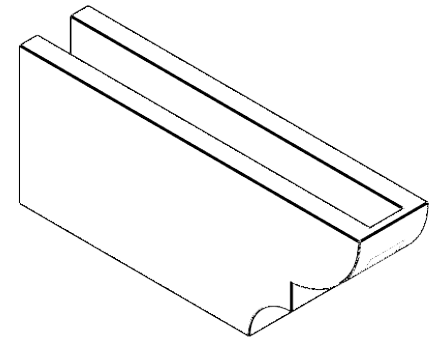

# ITEM NUMBER: RFTURO040X08000X20000X008RID00RCPR

4"W X 8"H X 20"L TIMBERTHANE ROUGH CEDAR RIDGEWOOD FAUX WOOD OPEN RAFTER TAIL, 8"L END, PRIMED TAN

**SIDE PROFILE**

**FRONT PROFILE**

**ISOMETRIC**

GENERATED DATE : 03/02/2023

EKENA MILLWORK  
2300 WEST MAIN ST.  
CLARKSVILLE, TX 75426  
TOLL FREE: 866-607-0453  
WWW.EKENAMILLWORK.COM

NOTES

1. INSTALLATION TO BE COMPLETED IN ACCORDANCE WITH MANUFACTURER'S SPECIFICATIONS.
2. DRAWING MAY NOT BE TO SCALE
3. THIS DRAWING IS INTENDED FOR DESIGN AND PLANNING PURPOSES ONLY.
4. ALL INFORMATION CONTAINED HEREIN WAS CURRENT AT THE TIME OF DEVELOPMENT BUT MUST BE REVIEWED AND APPROVED BY THE PRODUCT MANUFACTURER TO BE CONSIDERED ACCURATE.
5. TIMBERTHANE ARCHITECTURAL PRODUCTS ARE MADE FROM HIGH DENSITY URETHANE AND COME FACTORY PRIMED